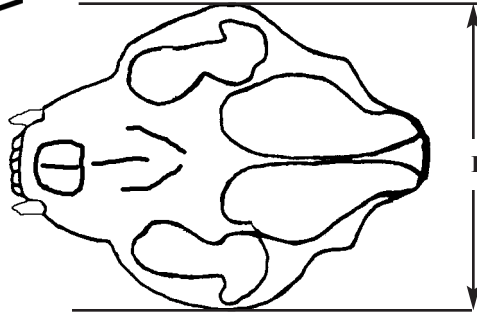

# Compton Traditional Bowhunters

Traditional Bowhunting Archives

Sex

Male

Female

## COUGAR

Minimum Compton Points: 13 \*All Measurements to nearest 1/16"

Measurements

I.	Greatest Width of Skull	
II.	Greatest Length of Skull Without Lower Jaw	
III.	Total Animal Score (Add Lines I and II)	
IV.	Bow Used (Recurve +0 Points, Longbow +1 Point; Selfbow +2 Points)	
V.	Arrow Used (Self-made Wood +1 Point)	
VI.	Ground Blind + 2 Points/Stalking + 3 Points ( If bait or dogs are used to take animal, enter 0 points)	
VII.	Unguided +1 Point	
VIII.	Compton Sub Total Points (Add Lines IV Through VII)	
<b>COMPTON POINT TOTAL</b> (Add Lines III and VIII)		